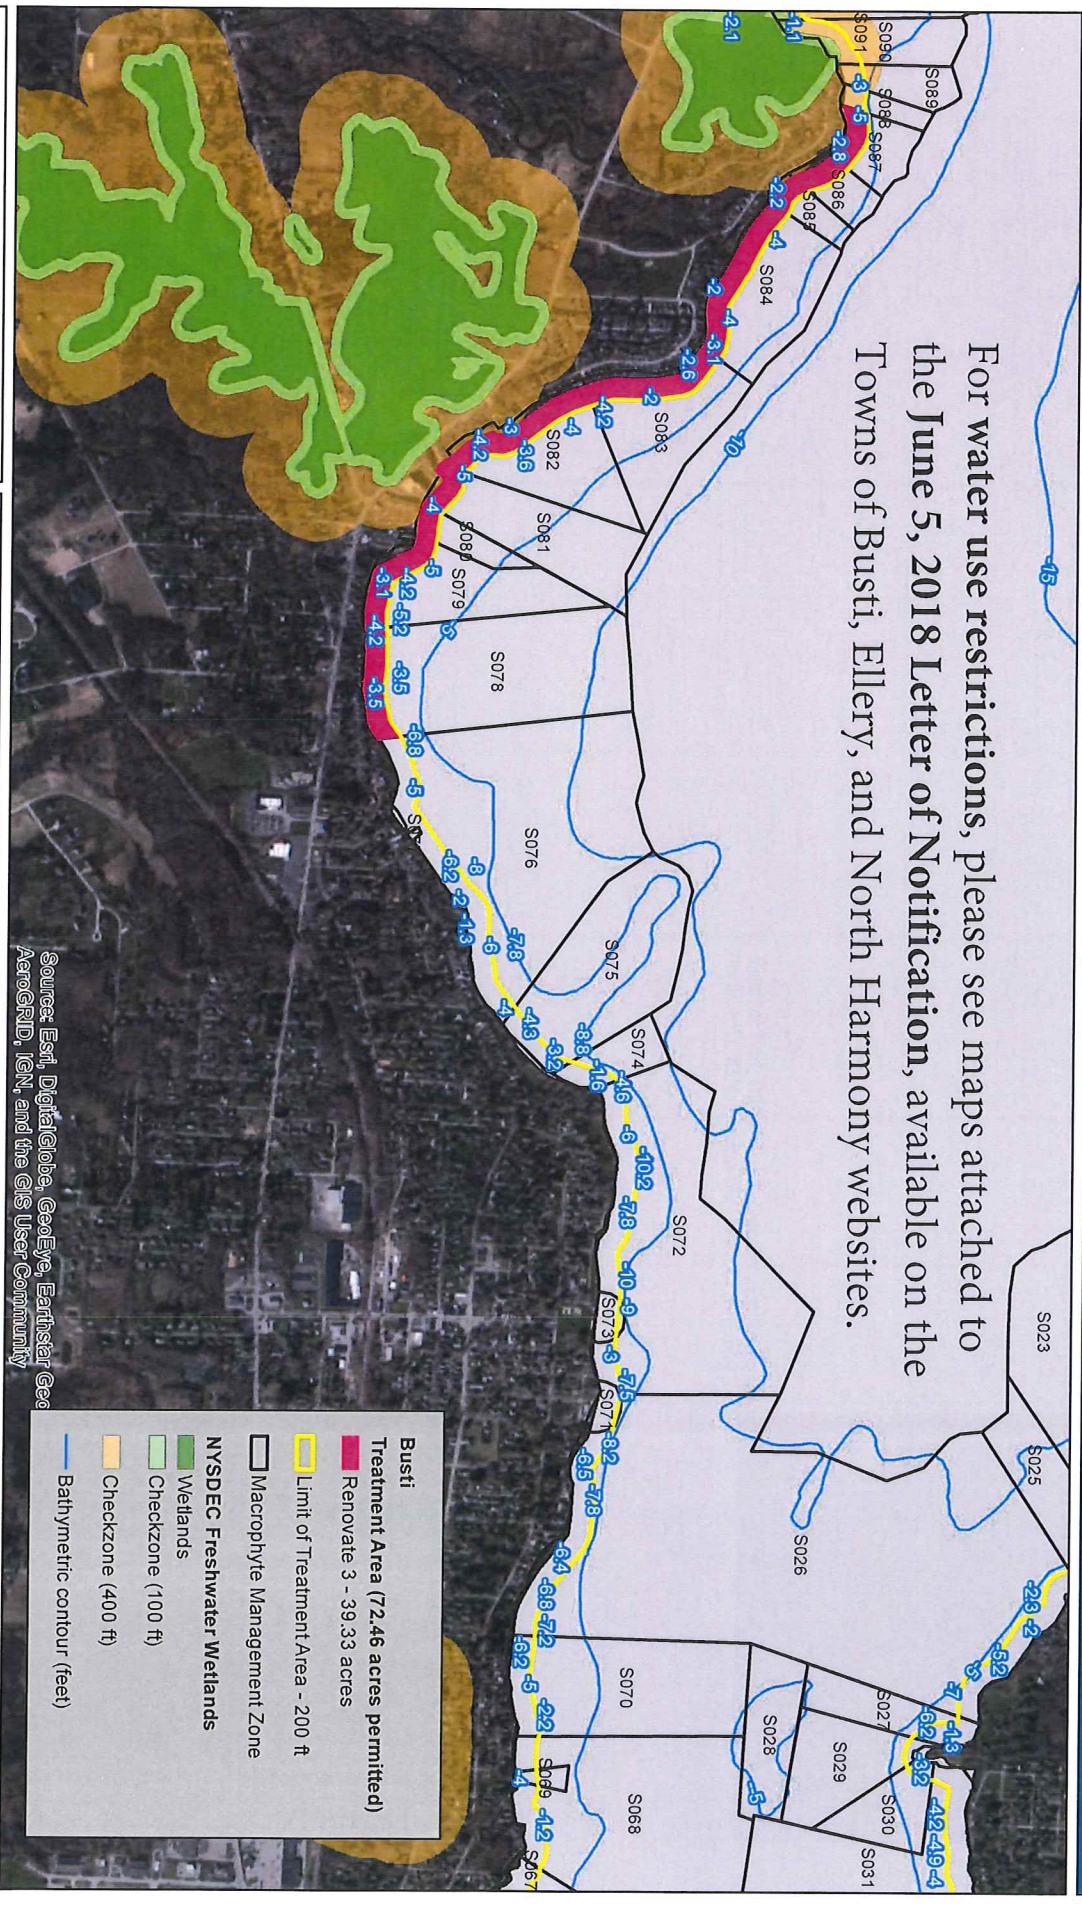

FIGURE 1: 2018 TOWN OF BUSTI FINAL TREATMENT PLAN

For water use restrictions, please see maps attached to the June 5, 2018 Letter of Notification, available on the Towns of Busti, Ellery, and North Harmony websites.

Source: Esri, DigitalGlobe, GeoEye, Earthstar Geographics, IGN, and the GIS User Community

CHAUTAQUA LAKE

1:20,800

Map Date: 6/7/2018
Prepared by: KM
Office: Washington, NJ

Bustilakewood -
Town of Busti
Chautauqua Lake
[Chautauqua County]
42:104°, -79:338°