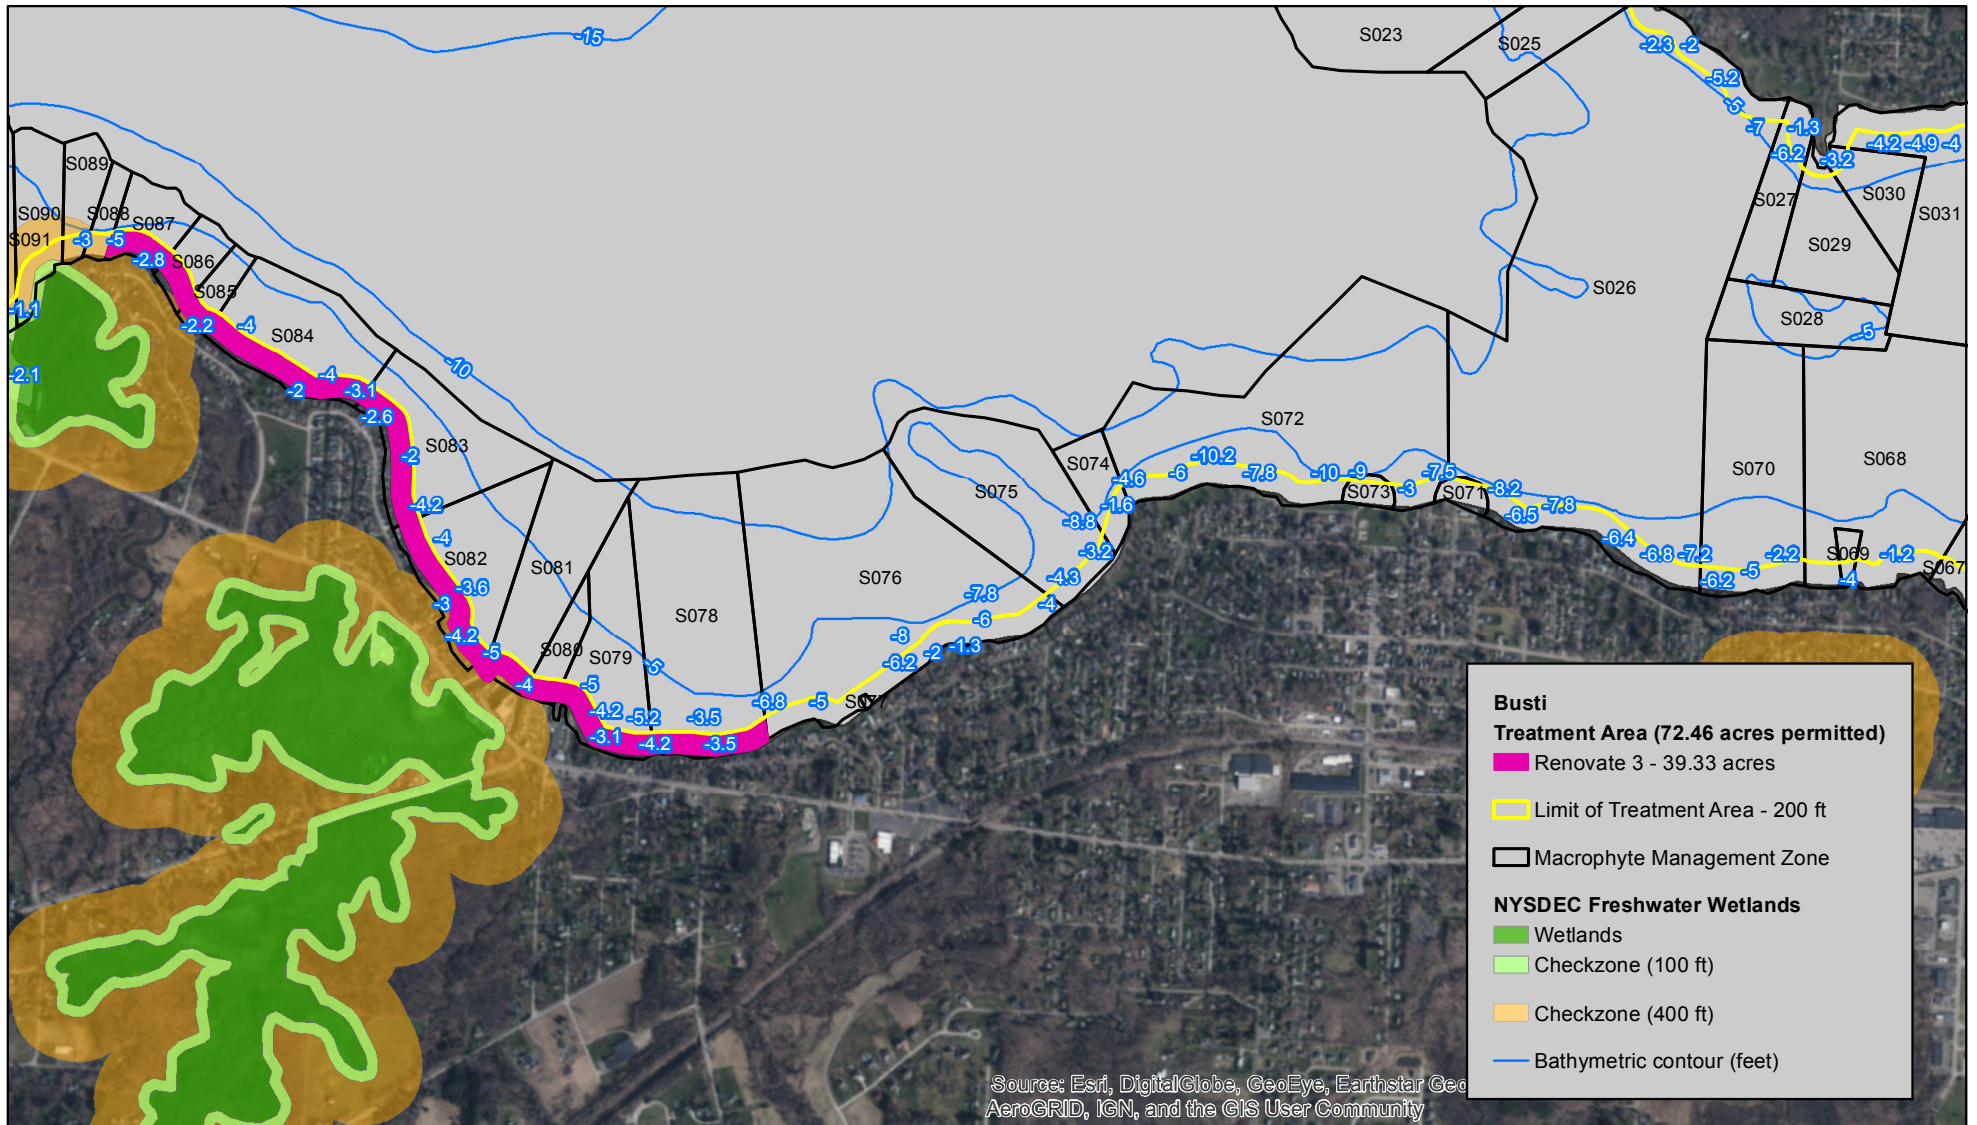

# FIGURE 1: 2018 TOWN OF BUSTI (LAKEWOOD REMOVED) FINAL TREATMENT PLAN

**Busti/Lakewood -  
Town of Busti**  
Chautauqua Lake  
[Chautauqua County]  
42.104°, -79.338°

## CHAUTAUQUA LAKE

1:20,800

Map Date: 6/7/2018  
File: Chaut\_BustiLakewood\_TA\_2018\_Fig1\_FINAL  
Prepared by: KM  
Office: Washington, NJ